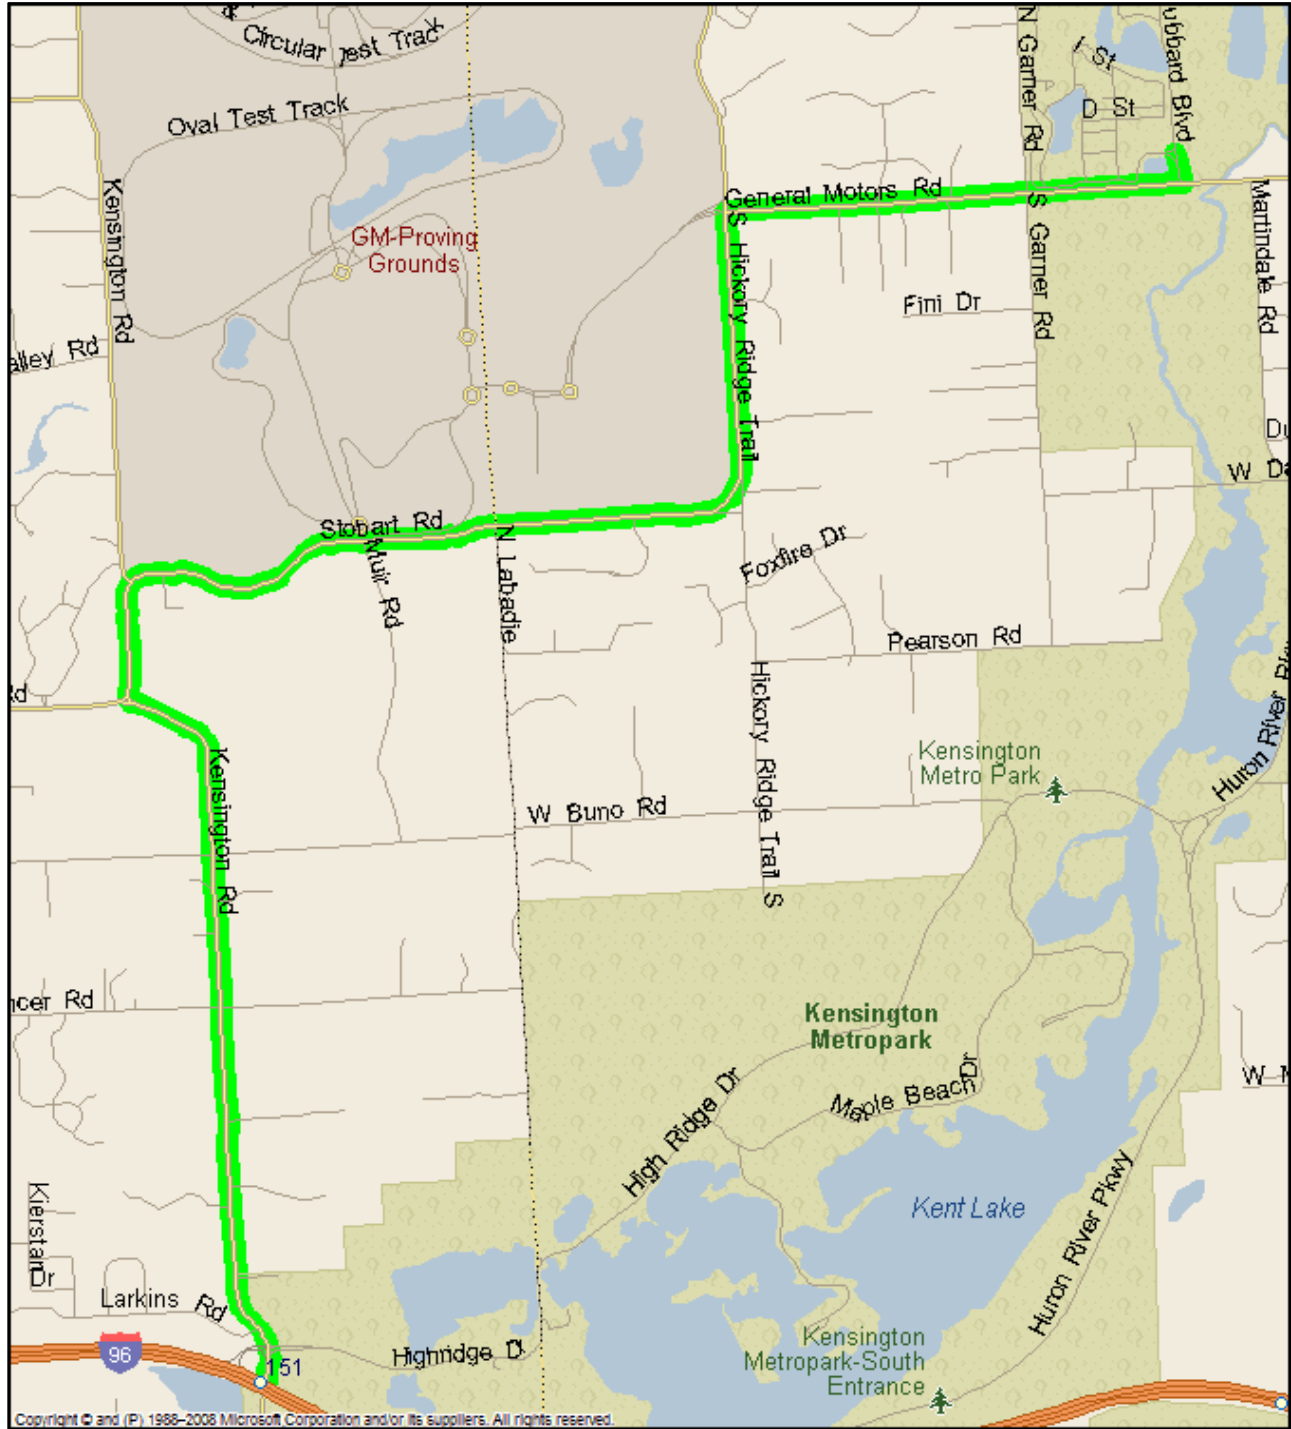

ALTERNATE ROUTE TO CAMP DEARBORN  
(while Milford Road is under construction)

1. I-96 Exit #151 North onto Kensington Rd. Follow Kensington Rd. 2.8 miles to Stobart Rd.
2. Turn RIGHT (EAST) on to Stobart Rd. 2.2 miles to Hickory Ridge Trail.
3. Bear LEFT (NORTH) onto Hickory Ridge Trail 0.9 miles to General Motors Rd.
4. Turn RIGHT (EAST) onto General Motors Rd. 1.5 miles to the Camp Dearborn entrance on the left.

Those of you who live in the Milford area may have your own favorite route to Camp Dearborn!